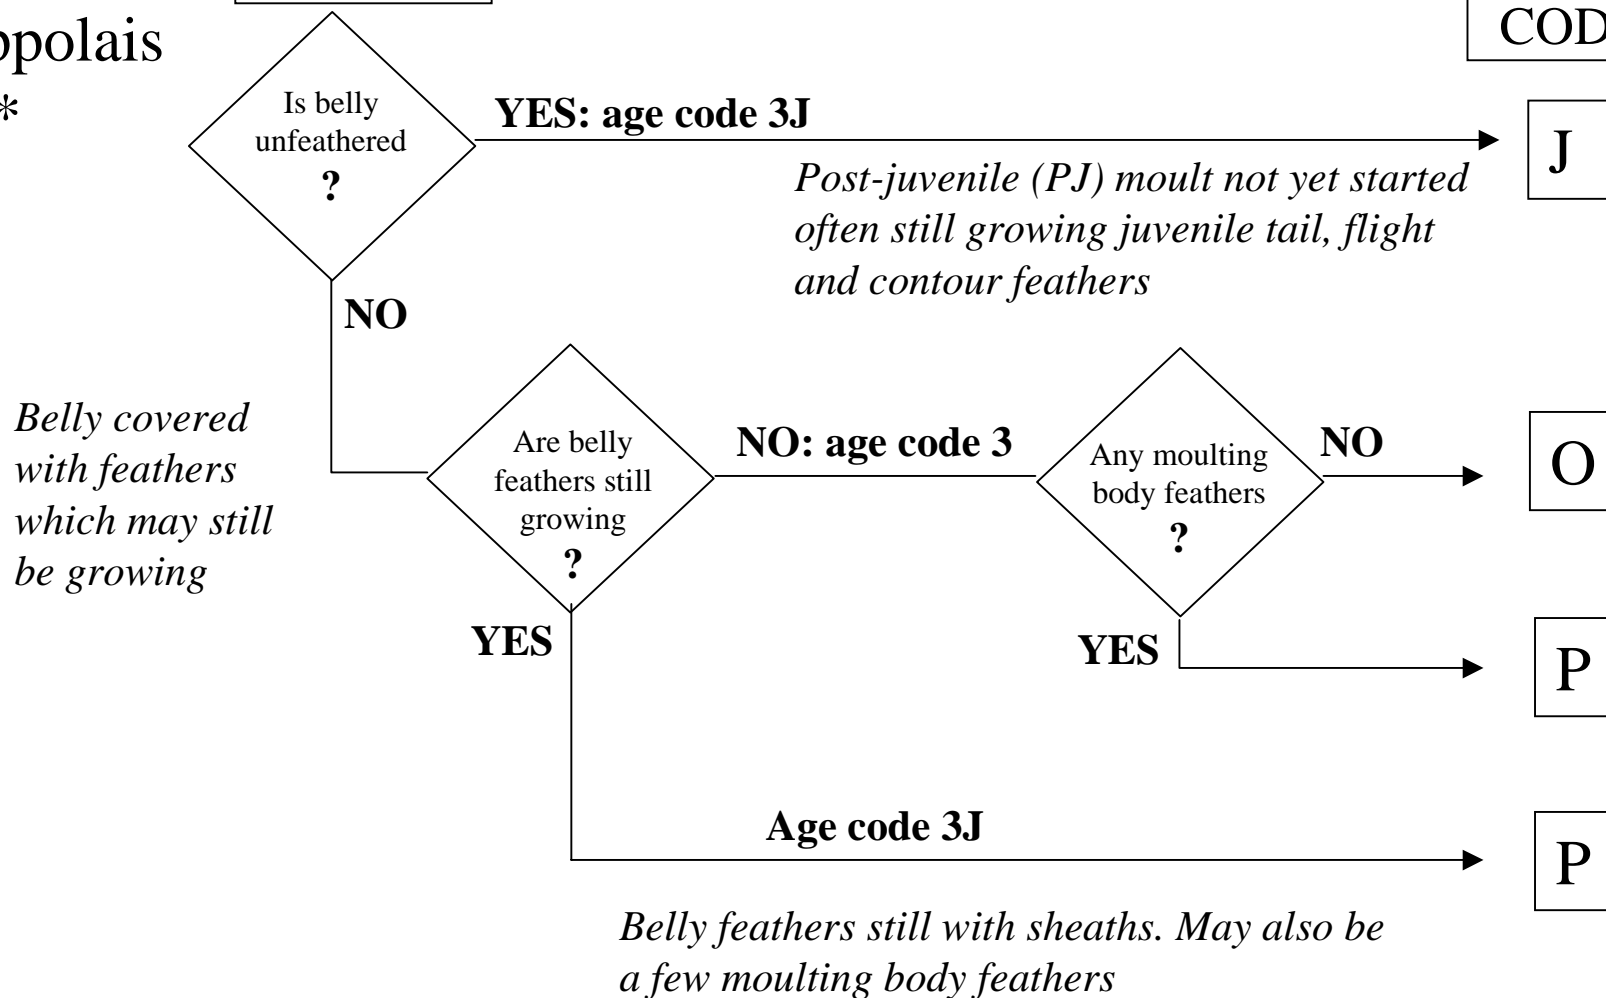

Sedwa
Hirundines
Hippolais
etc*

AGE 3/3J

MOULT
CODE

*migratory species in which first-years have complete moult in winter quarters and very little partial PJ moult before migrating