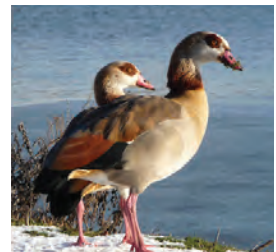

What you might see on the Nunnery Discovery Trail

Great Crested Grebe

Long-tailed Tit

Muntjac

Little Egret

Black-headed Gull

Barn Owl

Peacock Butterfly

Kingfisher

Moorhen

Otter

Grey Heron

Canada Goose

Jay

Common Carp

Mallard

Cormorant

Banded Demoiselle

Green Woodpecker

Tufted Duck

Egyptian Goose

Did you tick ten or more? Well done!

If you'd like to tell us what you saw during your visit you can return this sheet to the BTO reception at the Nunnery.